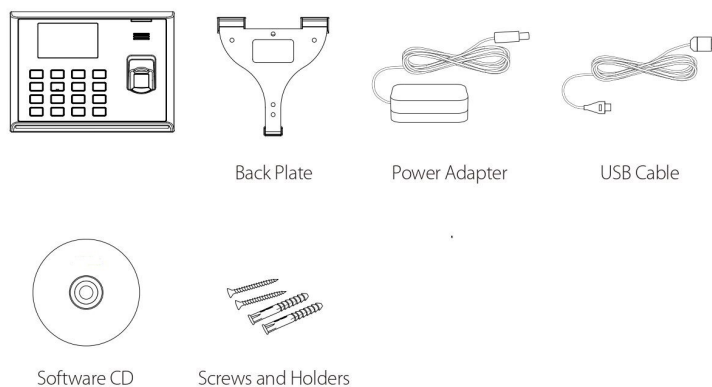

Excellent expandability

- Easy to extend functions and customize customers' demand.

Enhanced features and performance

- Support user validity settings.
- Support data backup and retrieve.
- Support advanced Workcode consisted of letters and numbers.
- Support chip encryption for firmware protection.
- Support more flexible menu configuration: double line text display.
- Support external printer for attendance records output (Optional).

Configuration

What's in the Box

RONALD JACK