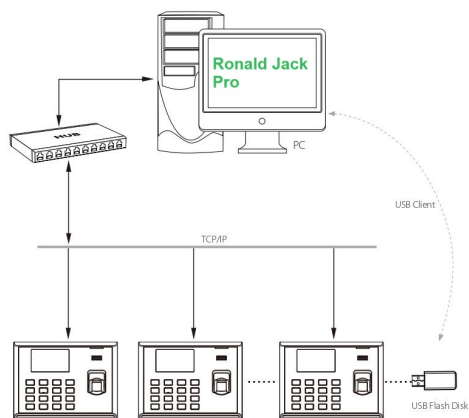

Excellent expandability

- Easy to extend functions and customize customers' demand.

Enhanced features and performance

- Support user validity settings.
- Support data backup and retrieve.
- Support advanced Workcode consisted of letters and numbers.
- Support chip encryption for firmware protection.
- Support more flexible menu configuration: double line text display.
- Support external printer for attendance records output (Optional).

Specifications

Fingerprint Capacity	3,000 (1:N)
Card Capacity	3,000 (1:N)
Record Capacity	200,000
Display	2.8-inch TFT Screen
Communication	TCP/IP, USB-host / Client(Optional)
Standard Functions	Webserver, SMS, Automatic Status Switch, Self-Service Query, Workcode, T9 Input, 14-digit User ID, DST, Schedule Bell
Optional Functions	ID / IC / HID, External Printer and Bell, Photo ID, ADMS
Software	Ronald Jack Pro
Power Supply	DC 5V 0.8A
Verification Speed	≤0.5 sec
Operating Temp.	0 °C- 45 °C
Operating Humidity	20%-80%
Dimension	180 × 135 × 37 mm (Length × Width × Thickness)
Net Weight	0.70 kg

Configuration

What's in the Box

RONALD JACK